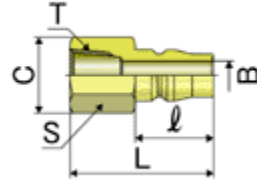

AL TYPE 20 Brass PF (Female thread)

Specification

Model	Connection Type (T)	Dimensions(mm)					Weight (g)
		L	S	C	\varnothing	\varnothing B	
CAL22PF2	Rc1/4"	37	17	19.5	20	7.5	32
CAL23PF2	Rc3/8"	37	21	24	20	7.5	43
CAL24PF2	Rc1/2"	38	29	33.5	20	7.5	79