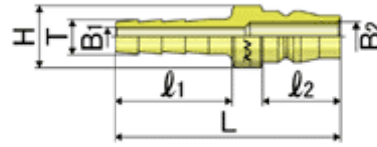

AL TYPE 20 Brass PH (Hose nipple)

Specification

Model	Hose size	Dimensions(mm)							Weight (g)
		L	ϕ H	l_1	l_2	ϕ T	ϕ B1	ϕ B2	
CAL22PH2	1/4"	57	16	30	20	9	5	7.5	30
CAL23PH2	3/8"	61	16	34	20	11.3	7.5	7.5	33
CAL24PH2	1/2"	63	20	36	20	15	7.5	7.5	63