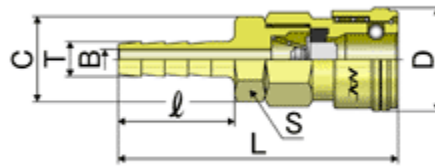

AL TYPE 20 Brass SH (Hose nipple)

Specification

Model	Hose size	Dimensions(mm)							Weight (g)
		L	ϕ D	S	C	ϕ	ϕ B	ϕ T	
CAL22SH2	1/4"	72.5	26.5	19	21.5	30	5	9	111
CAL23SH2	3/8"	76.5	26.5	19	21.5	34	7.5	11.3	112
CAL24SH2	1/2"	78.5	26.5	19	21.5	36	9	15	127