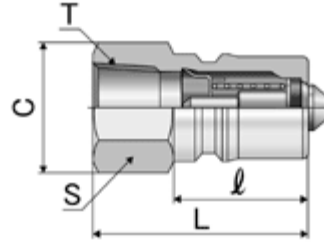

## SP-V TYPE Stainless steel (SUS304) Plug

### Specification

Model	Connection Type (T)	Dimensions(mm)				Weight (g)
		L	S	C	l	
CSP01P3V	Rc 1/8"	29	14	16	19	18
CSP02P3V	Rc 1/4"	36	17	19.5	22	33
CSP03P3V	Rc 3/8"	40	21	24	25	58
CSP04P3V	Rc 1/2"	44	29	33	28	116

### Flow rate-Pressure drop characteristic table