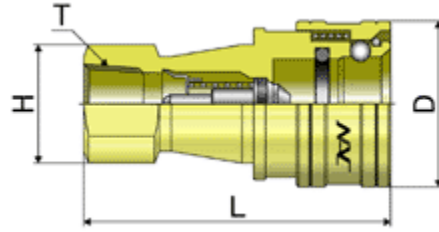

SP-V TYPE Brass Socket

Specification

Model	Connection Type (T)	Dimensions(mm)			Weight (g)
		L	D	H	
CSP01S2V	Rc 1/8"	48	24	18 / Face14	87
CSP02S2V	Rc 1/4"	58	28	22 / Face19	137
CSP03S2V	Rc 3/8"	65	35	25 / Face21	209
CSP04S2V	Rc 1/2"	72	45	35 / Face29	424